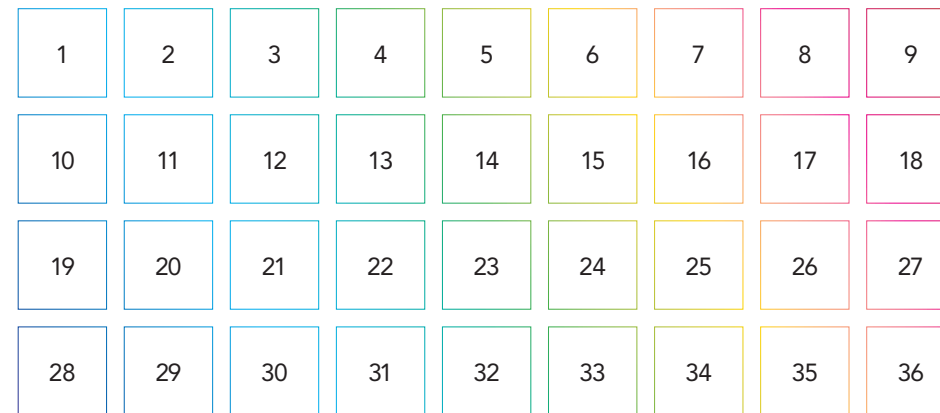

WOW

THE AUDIENCE.

Fresco transforms the space into a visual environment that captivates the crowd well beyond just dimming the house lights.

fresco zones

ONE FRESCO MANAGES UP TO 36 ZONES.
Connect 8 stations and control
up to 288 zones.